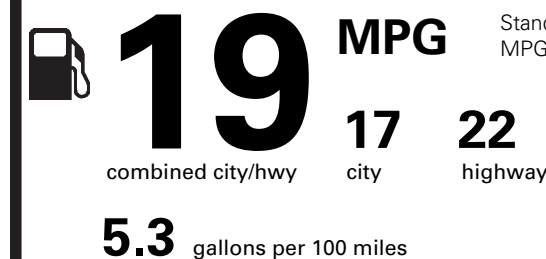

WARRANTY

- 3YR/36,000 BUMPER / BUMPER
- 5YR/60,000 POWERTRAIN
- 5YR/60,000 ROADSIDE ASSIST

INCLUDED ON THIS VEHICLE

(MSRP)

EQUIPMENT GROUP 202A

5,110.00

- REMOTE START SYSTEM

OPTIONAL EQUIPMENT/OTHER

P275/55R20 A/T BSW TIRES	NO CHARGE
2ND RW BENCH PWR/FLD TIP/SLID	NO CHARGE
PANORAMIC VISTA ROOF	1,475.00
VOICE-ACTV TOUCH-SCR NAV SYS	740.00
SUN AND STYLE DISCOUNT	NO CHARGE
20" POLISHED ALUMINUM WHEELS	995.00
FRONT LICENSE PLATE BRACKET	NO CHARGE

PRICE INFORMATION

BASE PRICE	$55,820.00
TOTAL OPTIONS/OTHER	8,320.00
TOTAL VEHICLE & OPTIONS/OTHER DESTINATION & DELIVERY	64,140.00 1,695.00
TOTAL BEFORE DISCOUNTS	65,835.00
SUN AND STYLE DISCOUNT	- 995.00
TOTAL SAVINGS	- 995.00

TOTAL MSRP $64,840.00

Whether you decide to lease or finance your vehicle, you'll find the choices that are right for you. See your dealer for details or visit www.ford.com/finance.

This label is affixed pursuant to the Federal Automobile Information Disclosure Act. Gasoline, License, and Title Fees, State and Local taxes are not included. Dealer installed options or accessories are not included unless listed above.

LK021 N RB 2X 040 000896 10 02 20

EPA DOT Fuel Economy and Environment

Gasoline Vehicle

Fuel Economy

Standard SUVs range from 13 to 101 MPG. The best vehicle rates 136 MPGe.

You spend **$3,250**

more in fuel costs over 5 years compared to the average new vehicle.

Annual fuel cost

$2,150